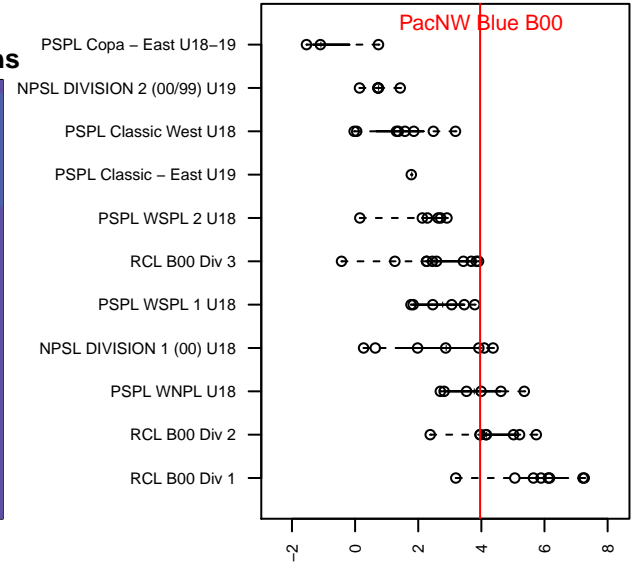

## PacNW Blue B00

Pacific Northwest SC  
 Tukwila, WA  
 B00 total strength=1685  
 attack=23.53 defense=19.66  
 fall league = RCL B00 Div 2

alt names used:  
 PACIFIC NORTHWEST SC PACNW 00 BLUE (  
 PacNW B00 Blue B  
 PacNW B00 Blue B

**attack and defense variance (black dot)  
relative to other teams  
and top 10 in region**

**attack and defense rating  
relative to others at age  
and all opponents in last 13 months**

**Performance relative to 13 month average**