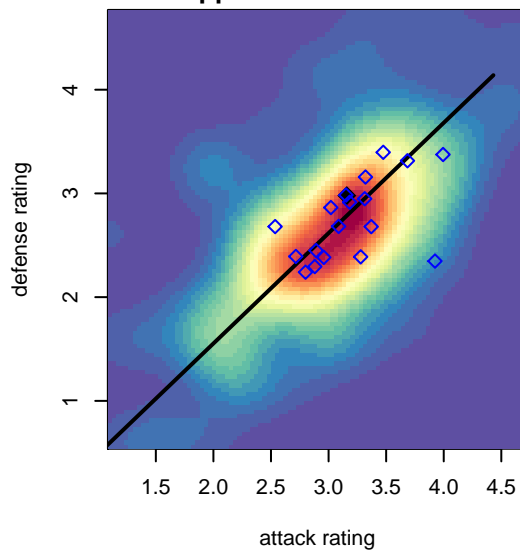

## PacNW Blue B00

Pacific Northwest SC  
 Tukwila, WA  
 B00 total strength=1685  
 attack=23.53 defense=19.66  
 fall league = RCL B00 Div 2

alt names used:  
 PACIFIC NORTHWEST SC PACNW 00 BLUE (  
 PacNW B00 Blue B  
 PacNW B00 Blue B

**attack and defense variance (black dot)  
relative to other teams  
and top 10 in region**

**attack and defense rating  
relative to others at age  
and all opponents in last 13 months**

**Performance relative to 13 month average**