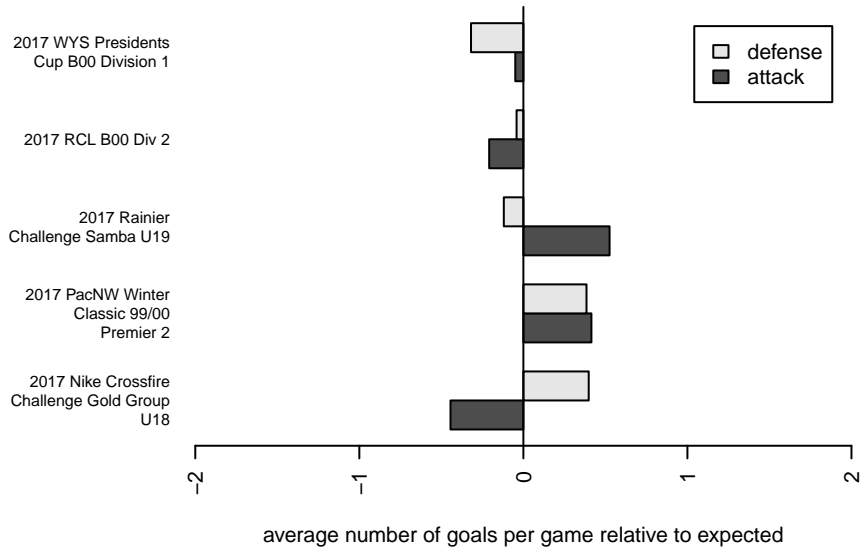

## PacNW Blue B00

Pacific Northwest SC  
 Tukwila, WA  
 B00 total strength=1685  
 attack=23.53 defense=19.66  
 fall league = RCL B00 Div 2

alt names used:  
 PACIFIC NORTHWEST SC PACNW 00 BLUE (  
 PacNW B00 Blue B  
 PacNW B00 Blue B

Venues played:  
 2017 Rainier Challenge Samba U19  
 2017 Nike Crossfire Challenge Gold Group U18  
 2017 RCL B00 Div 2  
 2017 WYS Presidents Cup B00 Division 1  
 2017 PacNW Winter Classic 99/00 Premier 2

**attack and defense variance (black dot)  
relative to other teams  
and top 10 in region**

**attack and defense rating  
relative to others at age  
and all opponents in last 13 months**

**Performance relative to 13 month average**