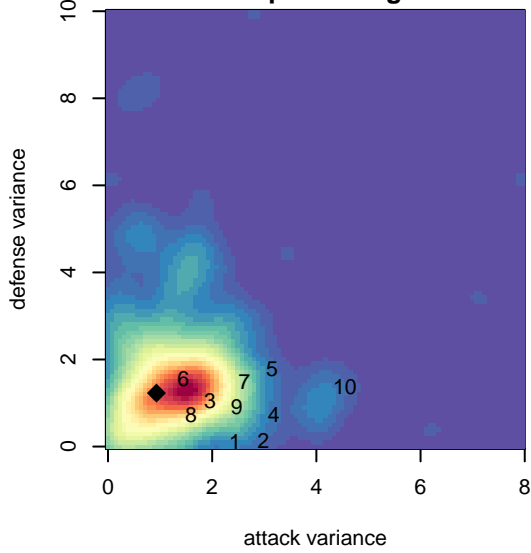

## PacNW Blue B00

Pacific Northwest SC  
 Tukwila, WA  
 B00 total strength=1685  
 attack=23.53 defense=19.66  
 fall league = RCL B00 Div 2

alt names used:  
 PACIFIC NORTHWEST SC PACNW 00 BLUE (  
 PacNW B00 Blue B  
 PacNW B00 Blue B

**attack and defense variance (black dot)  
relative to other teams  
and top 10 in region**

**attack and defense rating  
relative to others at age  
and all opponents in last 13 months**

**Performance relative to 13 month average**