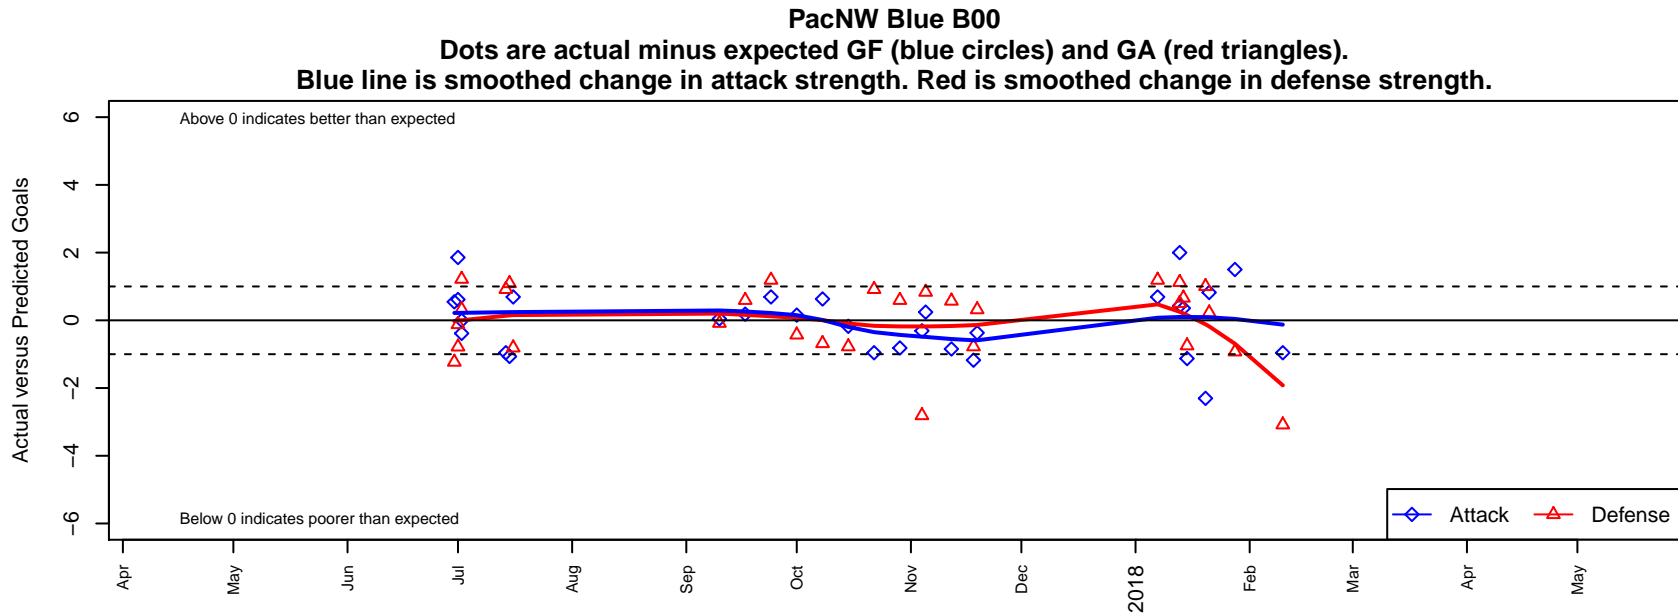

## PacNW Blue B00

Pacific Northwest SC  
 Tukwila, WA  
 B00 total strength=1685  
 attack=23.53 defense=19.66  
 fall league = RCL B00 Div 2

alt names used:  
 PACIFIC NORTHWEST SC PACNW 00 BLUE (  
 PacNW B00 Blue B  
 PacNW B00 Blue B

**attack and defense variance (black dot)  
relative to other teams  
and top 10 in region**

**attack and defense rating  
relative to others at age  
and all opponents in last 13 months**

**Performance relative to 13 month average**