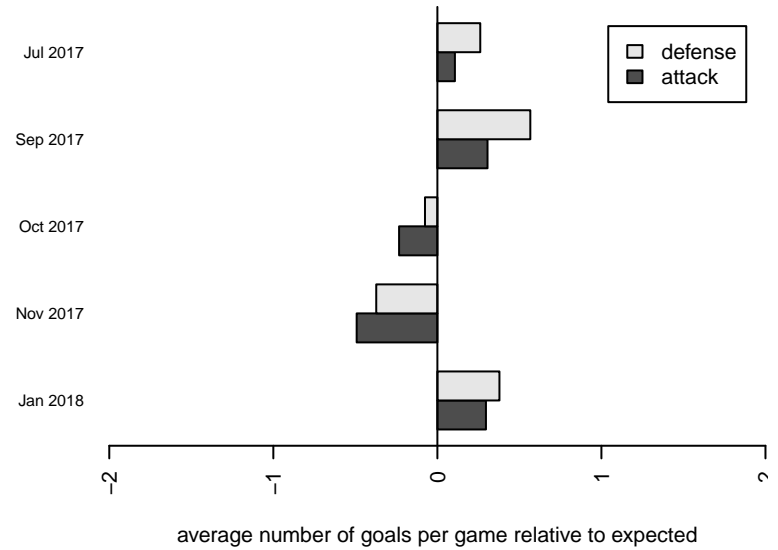

Performance relative to 13 month average